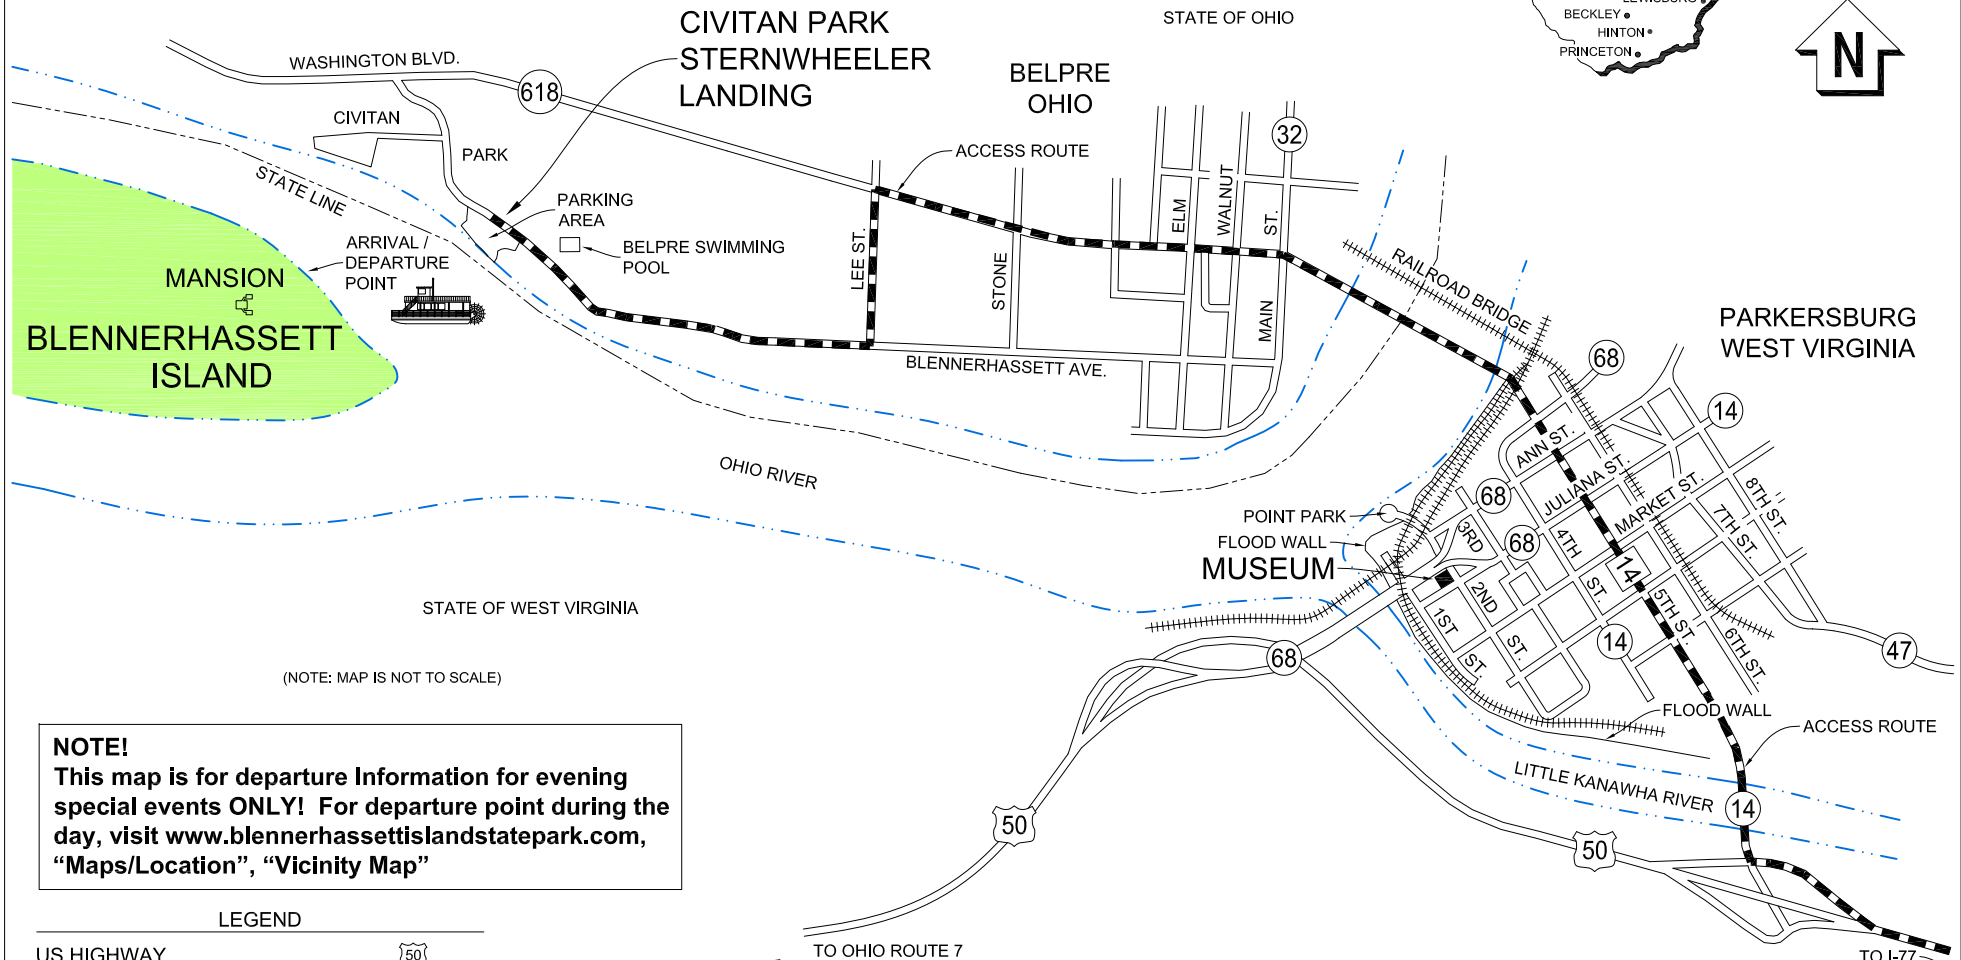

EVENING SPECIAL EVENT BOARDING TO BLENNERHASSETT ISLAND

DIRECTIONS FROM I-77 / ROUTE 50 EAST (in Parkersburg) TO CIVITAN PARK (Belpre, Ohio)

- Take Exit 176 off of I-77
- Take Route 50 West toward Athens / Downtown Parkersburg
- Take Division Street / Route 14 exit off Route 50
- Turn right at the end of the ramp, toward downtown Parkersburg (5th Street)
- Stay on 5th Street through downtown and across the Parkersburg-Belpre Bridge into Belpre, Ohio
- At the end of the bridge, veer left onto Washington Boulevard
- Once on Washington Boulevard, go to the third traffic light and turn left onto Lee Street (corner with McDonalds and Kroger on right / CVS on left)
- Follow Lee Street until it ends
- Turn right onto Blennerhassett Avenue
- Go approximately 1 mile - you will turn left down into the gravel lot for Civitan Park boat dock (brown sign will say "Sternwheeler Landing")

(NOTE: MAP IS NOT TO SCALE)

NOTE!

This map is for departure information for evening special events ONLY! For departure point during the day, visit www.blennerhassettislandstatepark.com, "Maps/Location", "Vicinity Map"

LEGEND

US HIGHWAY	
STATE OR COUNTY HIGHWAY	
EXISTING ROAD	
SPECIAL EVENT BOARDING	
FOOT TRAIL	
RAILROAD TRACKS	
BUILDING OR STRUCTURE	
STREAM OR RIVER	
TREE LINE	

Vicinity Map of Blennerhassett Island Historical State Park