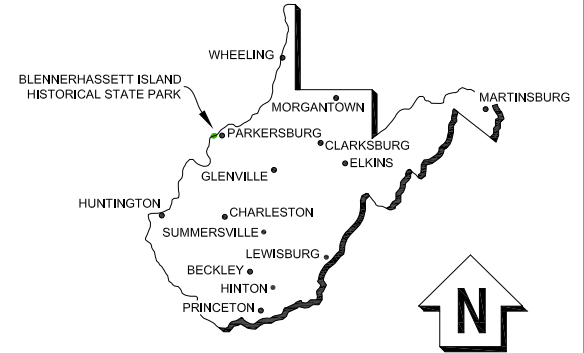

EVENING SPECIAL EVENT BOARDING TO BLENNERHASSETT ISLAND

DIRECTIONS FROM I-77 / ROUTE 50 EAST (in Parkersburg) TO CIVITAN PARK (Belpre, Ohio)

- Take Exit 176 off of I-77
- Take Route 50 West toward Athens / Downtown Parkersburg
- Take Division Street / Route 14 exit off Route 50
- Turn right at the end of the ramp, toward downtown Parkersburg (5th Street)
- Stay on 5th Street through downtown and across the Parkersburg-Belpre Bridge into Belpre, Ohio
- At the end of the bridge, veer left onto Washington Boulevard
- Once on Washington Boulevard, go to the third traffic light and turn left onto Lee Street (corner with McDonalds and Kroger on right / CVS on left)
- Follow Lee Street until it ends
- Turn right onto Blennerhassett Avenue
- Go approximately 1 mile - you will turn left down into the gravel lot for Civitan Park boat dock (brown sign will say "Sternwheeler Landing")

(NOTE: MAP IS NOT TO SCALE)

NOTE!

This map is for departure information for evening special events ONLY! For departure point during the day, visit www.blennerhassettislandstatepark.com, "Maps/Location", "Vicinity Map"

LEGEND

US HIGHWAY	
STATE OR COUNTY HIGHWAY	
EXISTING ROAD	
SPECIAL EVENT BOARDING	
FOOT TRAIL	
RAILROAD TRACKS	
BUILDING OR STRUCTURE	
STREAM OR RIVER	
TREE LINE	

Vicinity Map of Blennerhassett Island Historical State Park